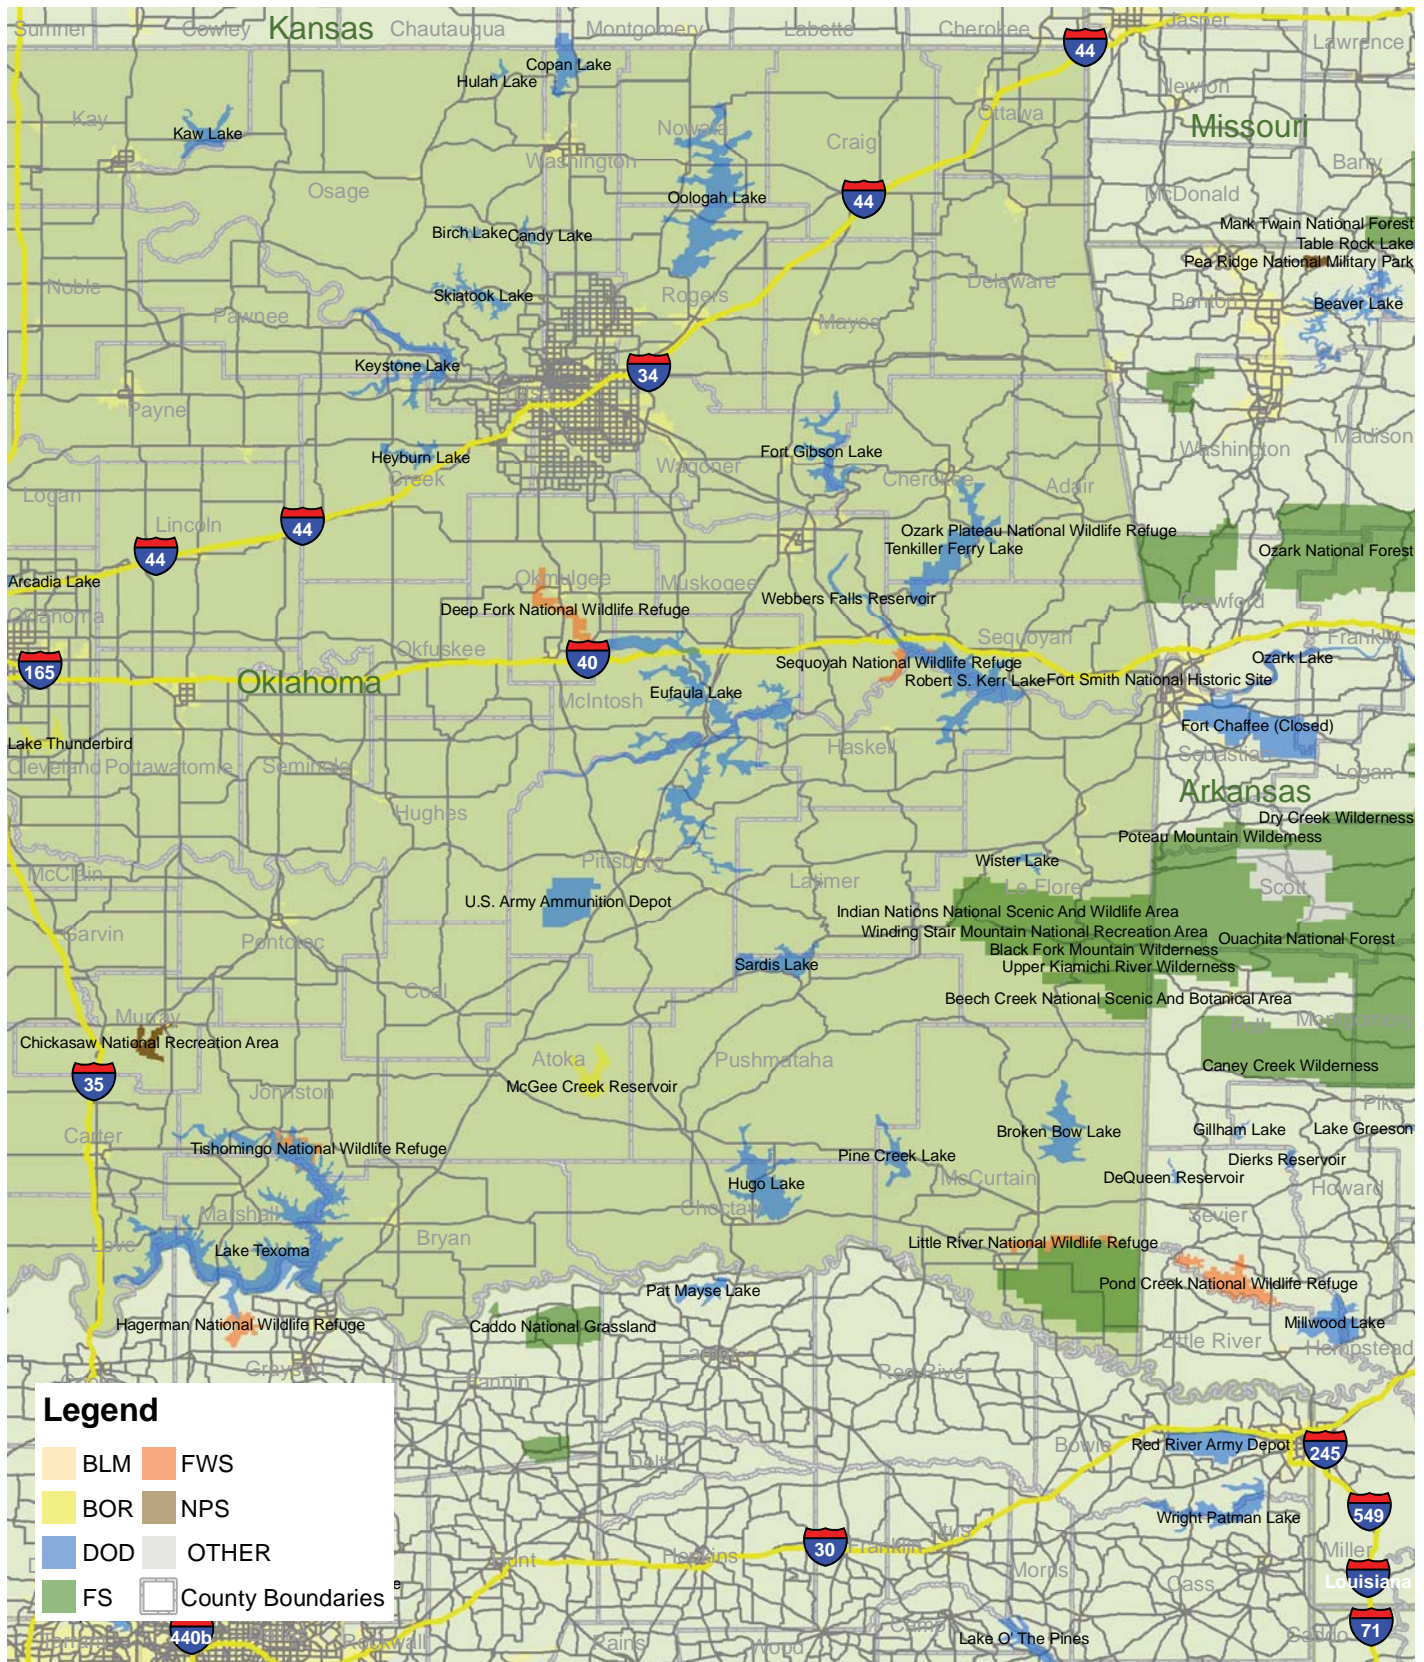

Federal Lands Oklahoma - Detail 3

Federal Land Management Area (FLMA) geographic area is subject to change. For most current unit level information, contact the appropriate FLMA. FLMA data may be missing.

Source: Central Federal Lands Highway Division | 03/2013