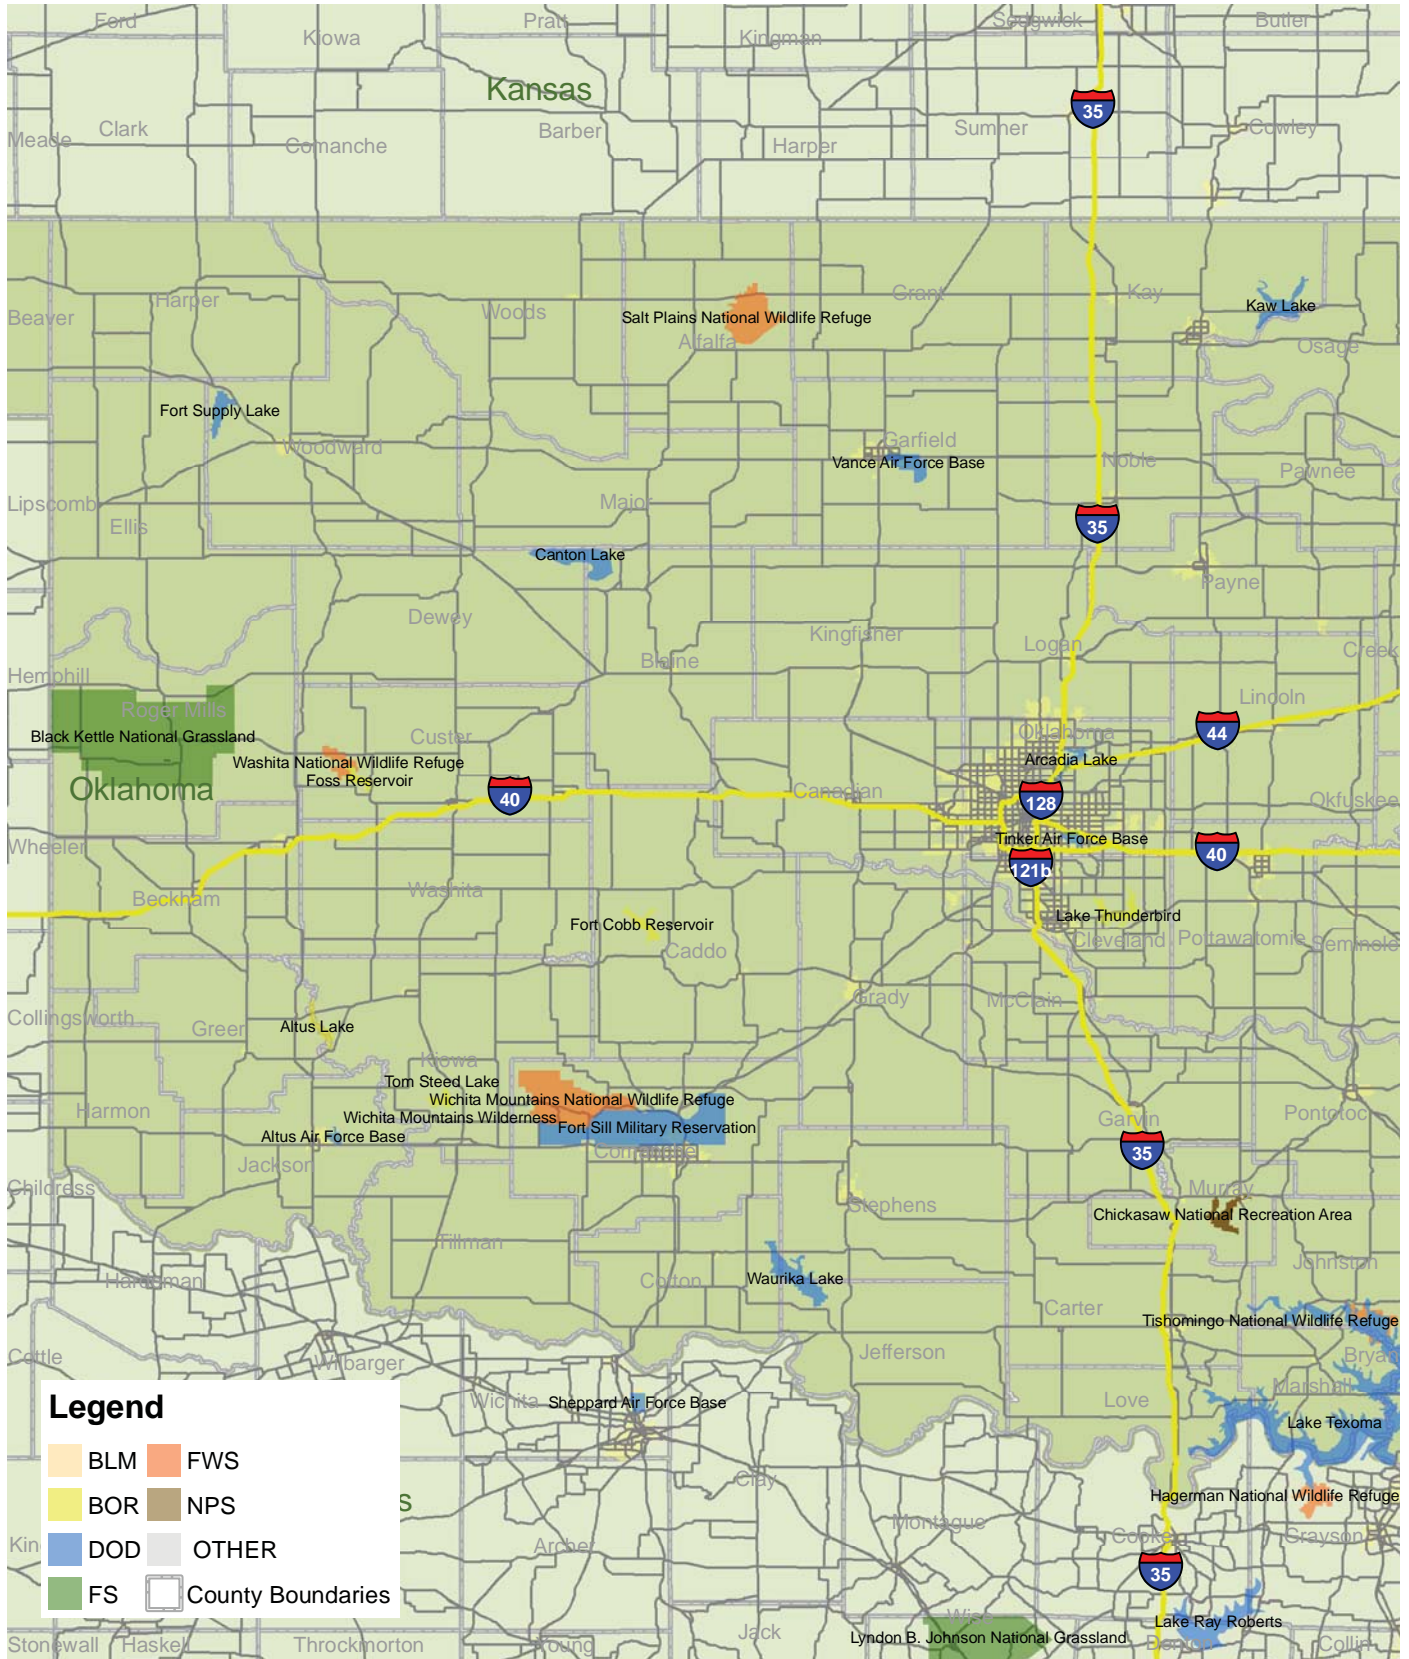

Federal Lands Oklahoma - Index Map

- Legend**
- BLM
 - BOR
 - DOD
 - FS
 - FWS
 - NPS
 - OTHER
 - County Boundaries

Federal Land Management Area (FLMA) geographic area is subject to change. For most current unit level information, contact the appropriate FLMA. FLMA data may be missing.

Source: Central Federal Lands Highway Division | 03/2013

**Federal Lands
Oklahoma - Detail 1**

Legend

- BLM
- BOR
- DOD
- FS
- FWS
- NPS
- OTHER
- County Boundaries

Federal Land Management Area (FLMA) geographic area is subject to change. For most current unit level information, contact the appropriate FLMA. FLMA data may be missing.

Source: Central Federal Lands Highway Division | 03/2013

Federal Lands Oklahoma - Detail 2

Federal Land Management Area (FLMA) geographic area is subject to change. For most current unit level information, contact the appropriate FLMA. FLMA data may be missing.